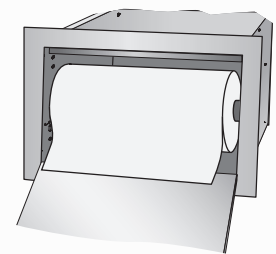

Paper Towel Dispenser