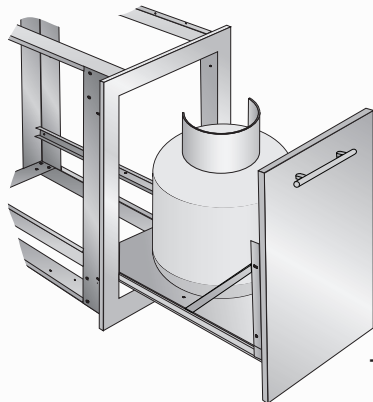

"CLEAN-STOR®" BOX WITH SHELF

Galvanized Storage Box to install behind frame (order at the same time as Access Doors), all Clean-Stor® boxes are 22¹/₄" Deep

IDR1725-B	Clean-Stor® storage box for IDR1725
IDR1621-B	Clean-Stor® storage box for IDR1621
IDR2121-B	Clean-Stor® storage box for IDR2121
IDR2721-B	Clean-Stor® storage box for IDR2721
IDR3021-B	Clean-Stor® storage box for IDR3021
IDR3025-B	Clean-Stor® storage box for IDR3025
IDR3621-B	Clean-Stor® storage box for IDR3621
IDR4221-B	Clean-Stor® storage box for IDR4221

BRONZE CABINET PULLS

DRAWER SETS

ITEM#	DESCRIPTION	CUT OUT SIZE
IDW1621-2	16"W x 21"H Frame, 2 drawers w/box	13 ⁵ / ₈ "W x 19 ¹ / ₂ "H
IDW1630-2	16"W x 30"H Frame, 2 drawers w/box	13 ⁵ / ₈ "W x 28 ¹ / ₂ "H

IDW1630-2

IDW1621-2

DOOR & DRAWER SETS

ITEM#	DESCRIPTION	CUT OUT SIZE
IC3021-21	30"W x 21"H Frame, 2 drawers, 1 door, 2 separate boxes. Specify drawers on left or right of door.	27 ⁵ / ₈ "W x 19 ¹ / ₂ "H

IC3021-21

ITR1725

Trash and Propane Pullouts

Paper Towel Dispenser

ACCESSORY INSERTS

ITEM#	DESCRIPTION	CUT OUT SIZE
ITR1725	IDR1725 Frame with Trash Pull Out	14 ⁵ / ₈ "W x 23 ¹ / ₂ "H
IPR1725	IDR1725 Frame with Propane Pull Out	14 ⁵ / ₈ "W x 23 ¹ / ₂ "H
IPT1711	17"W x 11"H Paper Towel Dispenser	15 ¹ / ₂ "W x 8 ⁵ / ₈ "H