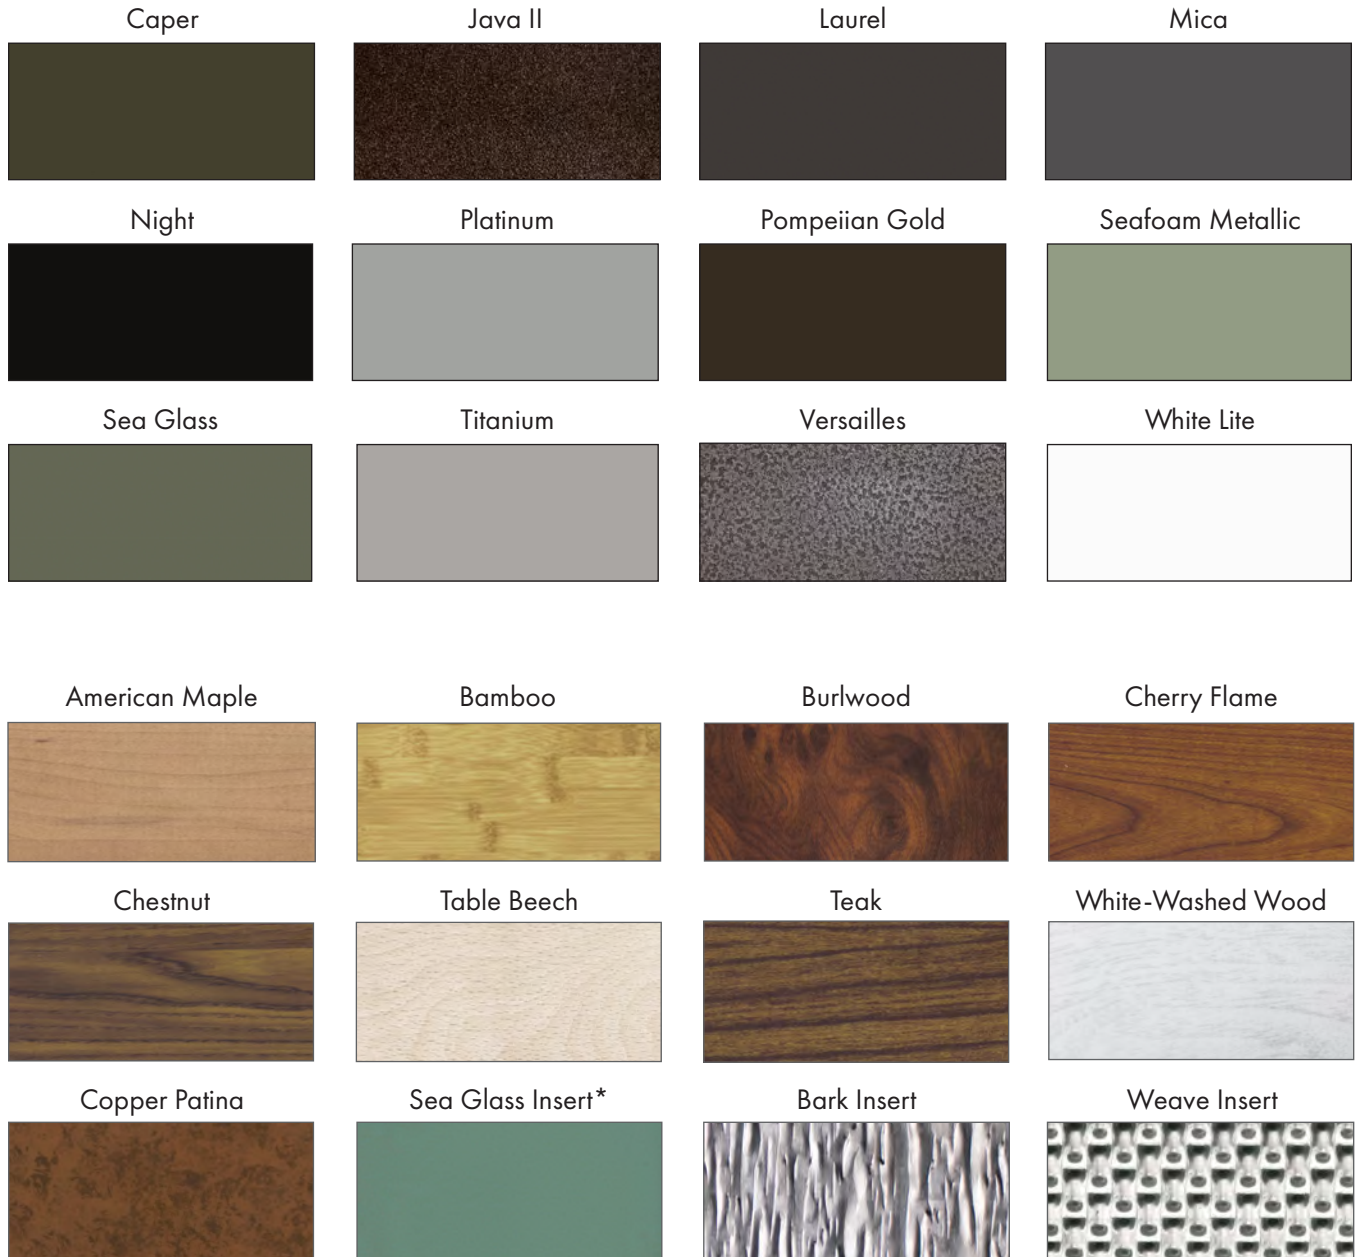

HAMPTON

KEY WEST

RIO

PALM BEACH

BEAD BOARD

LOUVER

# POWDER COAT FINISHES

Brown Jordan Outdoor Kitchens bring function and style together through our exclusive door styles. The stainless steel cabinetry, doors and drawer fronts provide functional strength and durability, while the extensive color palettes, realistic wood finishes bring style, color and design to what was once a drab space.

Our powder coat finishes are painted prior to assembly, limiting the chance of rust over time and providing a nearly maintenance-free finish. Brown Jordan Outdoor Kitchens has 12 signature colors to choose from, as well as realistic wood grain finishes, metallic hues and more.

\*Sea Glass Insert is available in Seafoam Green, Cloud White and Sky Blue. Not all possibilities are represented here and not all finishes represented here are in stock. Paper and ink limitations of color samples as well as influence from heat and light may account for differences in actual color.