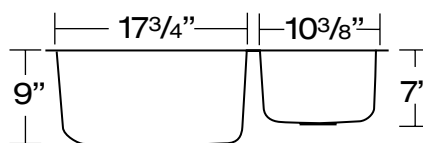

STAINLESS STEEL 18 GAUGE SINKS

Our 18 gauge sinks are crafted from 304 Series stainless steel with 18/10 chromium nickel content, with full undercoating for sound dampening. When properly maintained they will retain their brilliant satin luster for years to come.

DOUBLE BOWL SINKS

DANS21 - REVERSE AVAILABLE