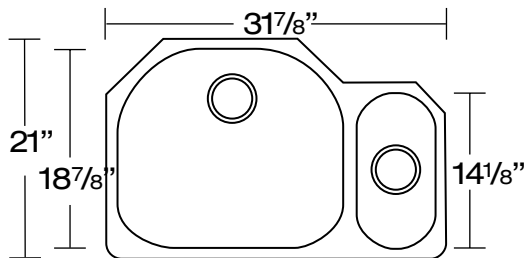

DOUBLE BOWL SINKS

DANS21 - REVERSE AVAILABLE

DANS22

DANS23 - REVERSE AVAILABLE

DANS23 - REVERSE AVAILABLE

STAINLESS STEEL 18 GAUGE SINKS

Our 18 gauge sinks are crafted from 304 Series stainless steel with 18/10 chromium nickel content, with full undercoating for sound dampening. When properly maintained they will retain their brilliant satin luster for years to come.