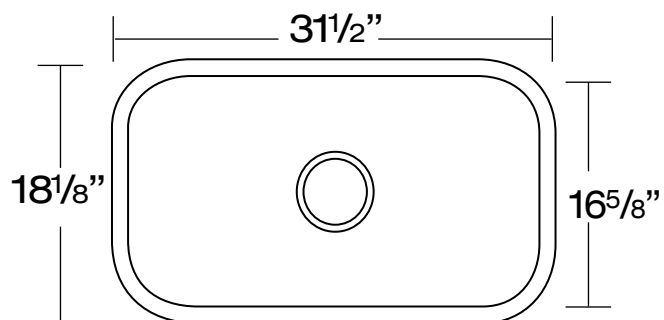

STAINLESS STEEL 18 GAUGE SINKS

Our 18 gauge sinks are crafted from 304 Series stainless steel with 18/10 chromium nickel content, with full undercoating for sound dampening. When properly maintained they will retain their brilliant satin luster for years to come.

SINGLE BOWL SINKS

DANS12