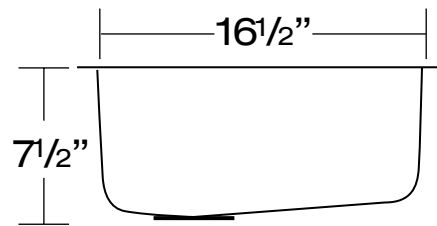

STAINLESS STEEL 18 GAUGE SINKS

Our 18 gauge sinks are crafted from 304 Series stainless steel with 18/10 chromium nickel content, with full undercoating for sound dampening. When properly maintained they will retain their brilliant satin luster for years to come.

BAR/ISLAND SINKS

DANS14