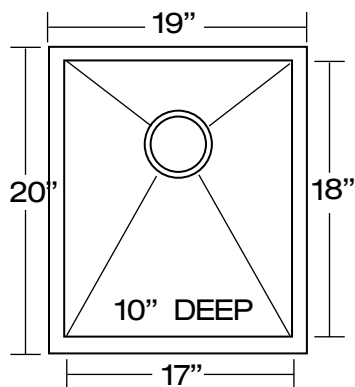

STAINLESS STEEL ZERO RADIUS SINKS

Our 16 Gauge Zero Radius sinks are crafted from 304 Series stainless steel with 18/10 chromium nickel content, with full undercoating for sound dampening. When properly maintained they will retain their brilliant satin luster for years to come.

SINGLE BOWL SINKS

DANS63