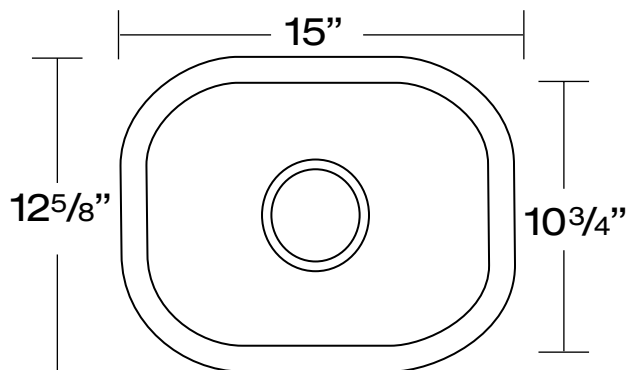

STAINLESS STEEL 18 GAUGE SINKS

Our 18 gauge sinks are crafted from 304 Series stainless steel with 18/10 chromium nickel content, with full undercoating for sound dampening. When properly maintained they will retain their brilliant satin luster for years to come.

BAR/ISLAND SINKS

DANS14

DANS15