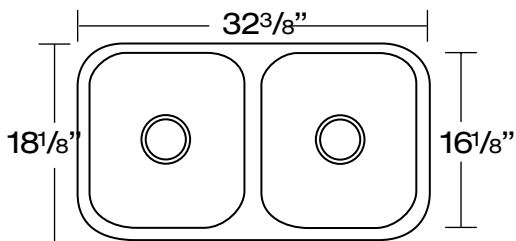

STAINLESS STEEL 18 GAUGE SINKS

Our 18 gauge sinks are crafted from 304 Series stainless steel with 18/10 chromium nickel content, with full undercoating for sound dampening. When properly maintained they will retain their brilliant satin luster for years to come.

DOUBLE BOWL SINKS

DANS21 - REVERSE AVAILABLE

DANS22

DANS23 - REVERSE AVAILABLE

DANS23 - REVERSE AVAILABLE