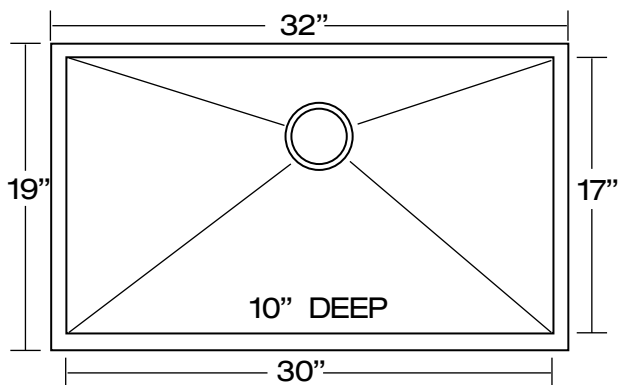

STAINLESS STEEL ZERO RADIUS SINKS

Our 16 Gauge Zero Radius sinks are crafted from 304 Series stainless steel with 18/10 chromium nickel content, with full undercoating for sound dampening. When properly maintained they will retain their brilliant satin luster for years to come.

SINGLE BOWL SINKS

DANS62