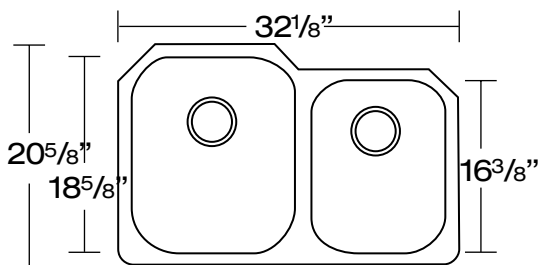

DOUBLE BOWL SINKS

DANS21 - REVERSE AVAILABLE

DANS22

DANS23 - REVERSE AVAILABLE

DANS23 - REVERSE AVAILABLE

STAINLESS STEEL 18 GAUGE SINKS

Our 18 gauge sinks are crafted from 304 Series stainless steel with 18/10 chromium nickel content, with full undercoating for sound dampening. When properly maintained they will retain their brilliant satin luster for years to come.