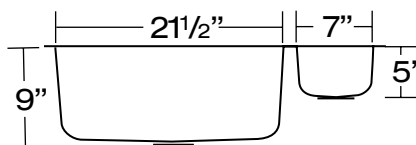

DOUBLE BOWL SINKS

DANS21 - REVERSE AVAILABLE

DANS22

DANS23 - REVERSE AVAILABLE

DANS23 - REVERSE AVAILABLE

STAINLESS STEEL 18 GAUGE SINKS

Our 18 gauge sinks are crafted from 304 Series stainless steel with 18/10 chromium nickel content, with full undercoating for sound dampening. When properly maintained they will retain their brilliant satin luster for years to come.