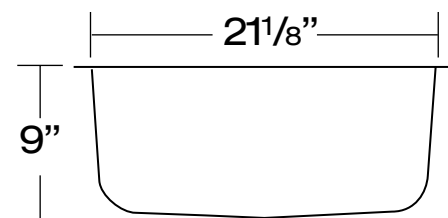

SINGLE BOWL SINKS

DANS11

DANS12

DANS13

STAINLESS STEEL 18 GAUGE SINKS

Our 18 gauge sinks are crafted from 304 Series stainless steel with 18/10 chromium nickel content, with full undercoating for sound dampening. When properly maintained they will retain their brilliant satin luster for years to come.