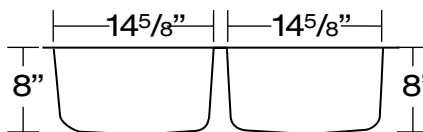

STAINLESS STEEL 18 GAUGE SINKS

Our 18 gauge sinks are crafted from 304 Series stainless steel with 18/10 chromium nickel content, with full undercoating for sound dampening. When properly maintained they will retain their brilliant satin luster for years to come.

DOUBLE BOWL SINKS

DANS21 - REVERSE AVAILABLE

DANS22

DANS23 - REVERSE AVAILABLE

DANS23 - REVERSE AVAILABLE