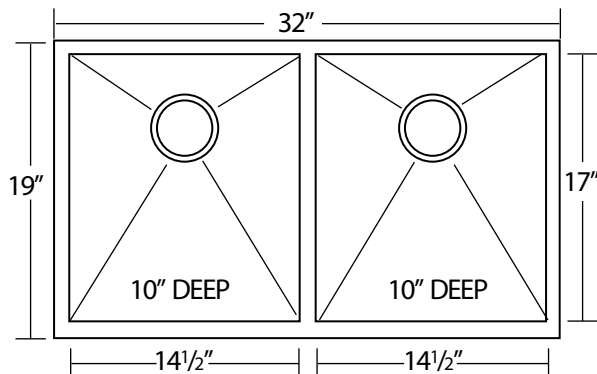

STAINLESS STEEL ZERO RADIUS SINKS

Our 16 Gauge Zero Radius sinks are crafted from 304 Series stainless steel with 18/10 chromium nickel content, with full undercoating for sound dampening. When properly maintained they will retain their brilliant satin luster for years to come.

DOUBLE BOWL SINKS

DANS72