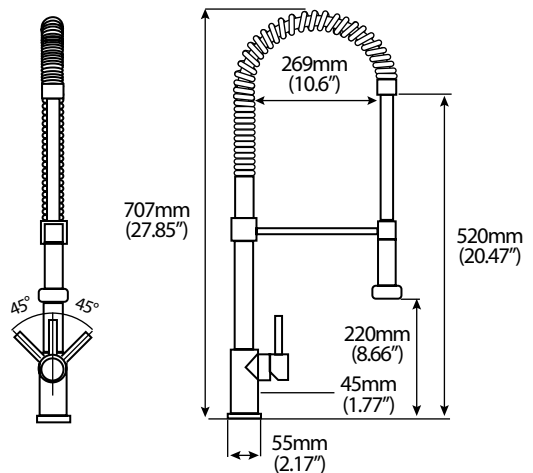

DANF1
GOOSENECK BAR/ISLAND FAUCET

DANF2
TRADITIONAL FAUCET WITH PULLOUT SPRAYER

DANF3
GOOSENECK FAUCET WITH PULLOUT SPRAYER

DANF4
SINGLE HANDLE FAUCET WITH UTILITY SPRAYER

STAINLESS STEEL 18 GAUGE SINKS

Our 18 gauge sinks are crafted from 304 Series stainless steel with 18/10 chromium nickel content, with full undercoating for sound dampening. When properly maintained they will retain their brilliant satin luster for years to come.