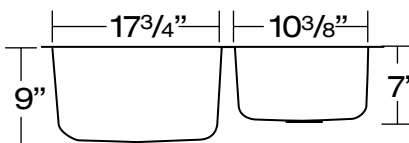

DOUBLE BOWL SINKS

DANS21 - REVERSE AVAILABLE

DANS22

DANS23 - REVERSE AVAILABLE

DANS23 - REVERSE AVAILABLE

STAINLESS STEEL 18 GAUGE SINKS

Our 18 gauge sinks are crafted from 304 Series stainless steel with 18/10 chromium nickel content, with full undercoating for sound dampening. When properly maintained they will retain their brilliant satin luster for years to come.