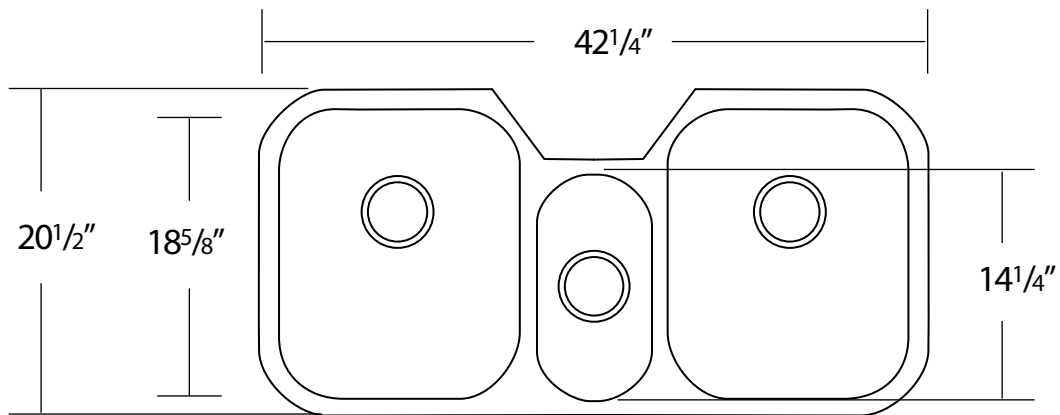

STAINLESS STEEL 18 GAUGE SINKS

Our 18 gauge sinks are crafted from 304 Series stainless steel with 18/10 chromium nickel content, with full undercoating for sound dampening. When properly maintained they will retain their brilliant satin luster for years to come.

TRIPLE BOWL SINKS

DANS33