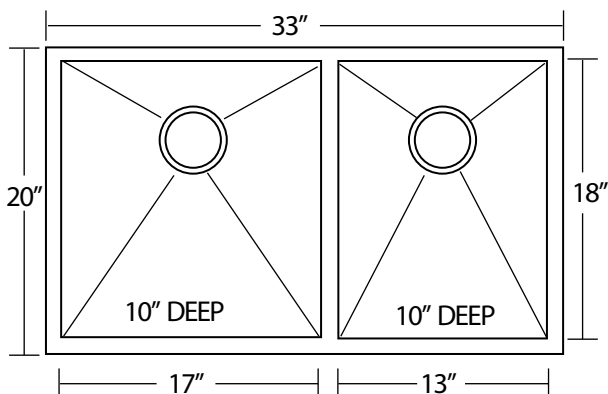

STAINLESS STEEL ZERO RADIUS SINKS

Our 16 Gauge Zero Radius sinks are crafted from 304 Series stainless steel with 18/10 chromium nickel content, with full undercoating for sound dampening. When properly maintained they will retain their brilliant satin luster for years to come.

DOUBLE BOWL SINKS

DANS72

DANS73

DANS78-EXTRA WIDE