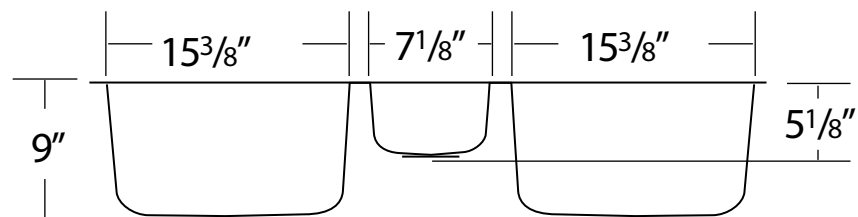

STAINLESS STEEL 18 GAUGE SINKS

Our 18 gauge sinks are crafted from 304 Series stainless steel with 18/10 chromium nickel content, with full undercoating for sound dampening. When properly maintained they will retain their brilliant satin luster for years to come.

TRIPLE BOWL SINKS

DANS33