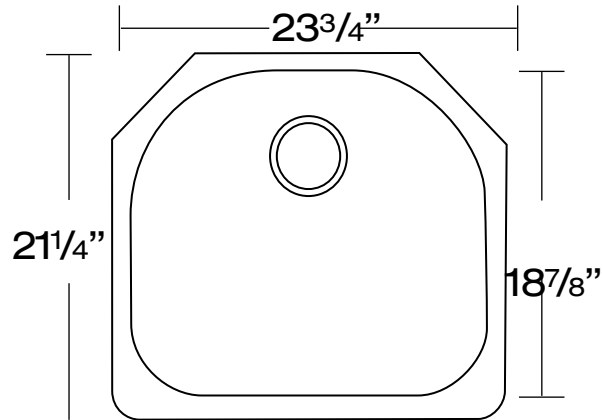

STAINLESS STEEL 18 GAUGE SINKS

Our 18 gauge sinks are crafted from 304 Series stainless steel with 18/10 chromium nickel content, with full undercoating for sound dampening. When properly maintained they will retain their brilliant satin luster for years to come.

SINGLE BOWL SINKS

DANS11