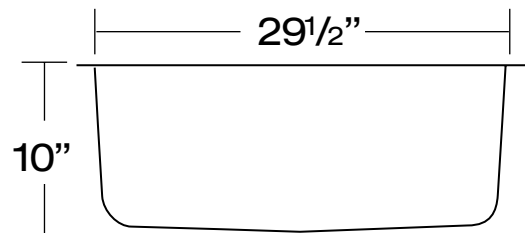

STAINLESS STEEL 18 GAUGE SINKS

Our 18 gauge sinks are crafted from 304 Series stainless steel with 18/10 chromium nickel content, with full undercoating for sound dampening. When properly maintained they will retain their brilliant satin luster for years to come.

SINGLE BOWL SINKS

DANS12