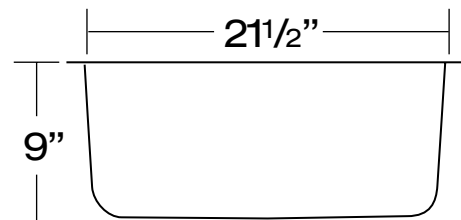

STAINLESS STEEL 18 GAUGE SINKS

Our 18 gauge sinks are crafted from 304 Series stainless steel with 18/10 chromium nickel content, with full undercoating for sound dampening. When properly maintained they will retain their brilliant satin luster for years to come.

SINGLE BOWL SINKS

DANS11