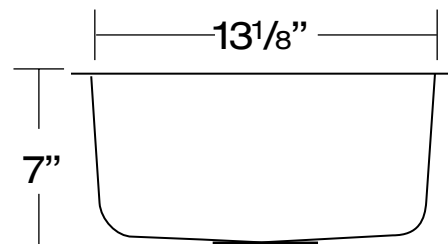

STAINLESS STEEL 18 GAUGE SINKS

Our 18 gauge sinks are crafted from 304 Series stainless steel with 18/10 chromium nickel content, with full undercoating for sound dampening. When properly maintained they will retain their brilliant satin luster for years to come.

BAR/ISLAND SINKS

DANS14

DANS15