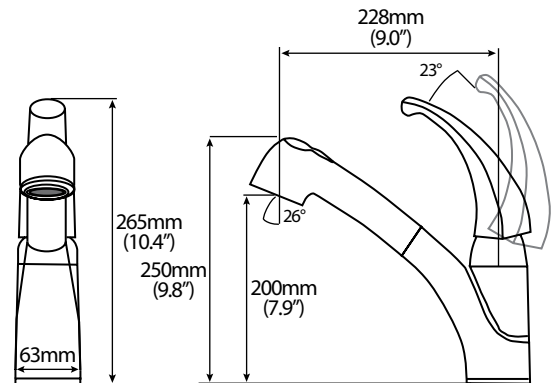

DANF1
GOOSENECK BAR/ISLAND FAUCET

DANF2
TRADITIONAL FAUCET WITH PULLOUT SPRAYER

DANF3
GOOSENECK FAUCET WITH PULLOUT SPRAYER

DANF4
SINGLE HANDLE FAUCET WITH UTILITY SPRAYER

STAINLESS STEEL 18 GAUGE SINKS

Our 18 gauge sinks are crafted from 304 Series stainless steel with 18/10 chromium nickel content, with full undercoating for sound dampening. When properly maintained they will retain their brilliant satin luster for years to come.