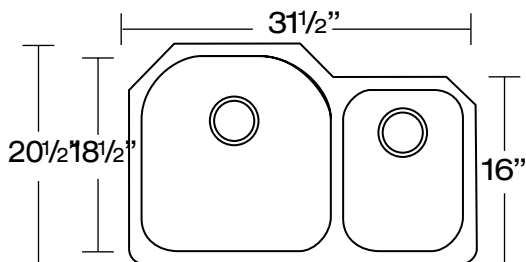

STAINLESS STEEL 18 GAUGE SINKS

Our 18 gauge sinks are crafted from 304 Series stainless steel with 18/10 chromium nickel content, with full undercoating for sound dampening. When properly maintained they will retain their brilliant satin luster for years to come.

DOUBLE BOWL SINKS

DANS21 - REVERSE AVAILABLE