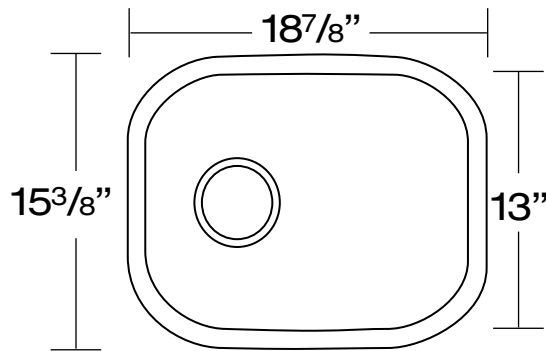

STAINLESS STEEL 18 GAUGE SINKS

Our 18 gauge sinks are crafted from 304 Series stainless steel with 18/10 chromium nickel content, with full undercoating for sound dampening. When properly maintained they will retain their brilliant satin luster for years to come.

BAR/ISLAND SINKS

DANS14