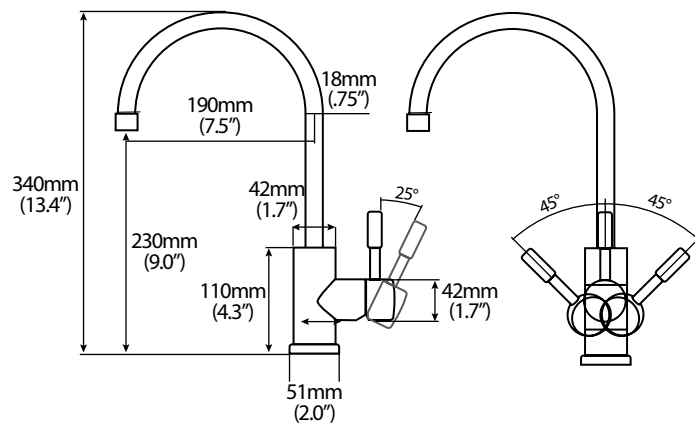

DANF1
GOOSENECK BAR/ISLAND FAUCET

DANF2
TRADITIONAL FAUCET WITH PULLOUT SPRAYER

DANF3
GOOSENECK FAUCET WITH PULLOUT SPRAYER

DANF4
SINGLE HANDLE FAUCET WITH UTILITY SPRAYER

STAINLESS STEEL 18 GAUGE SINKS

Our 18 gauge sinks are crafted from 304 Series stainless steel with 18/10 chromium nickel content, with full undercoating for sound dampening. When properly maintained they will retain their brilliant satin luster for years to come.