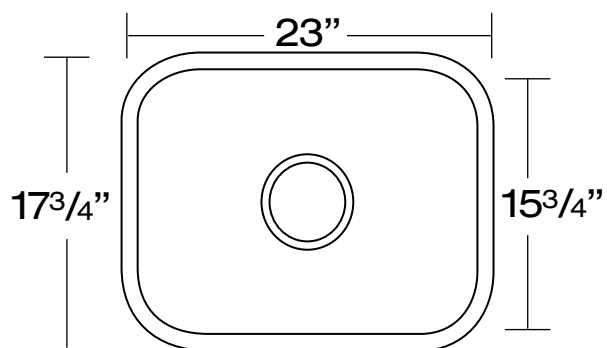

SINGLE BOWL SINKS

DANS11

DANS12

DANS13

STAINLESS STEEL 18 GAUGE SINKS

Our 18 gauge sinks are crafted from 304 Series stainless steel with 18/10 chromium nickel content, with full undercoating for sound dampening. When properly maintained they will retain their brilliant satin luster for years to come.