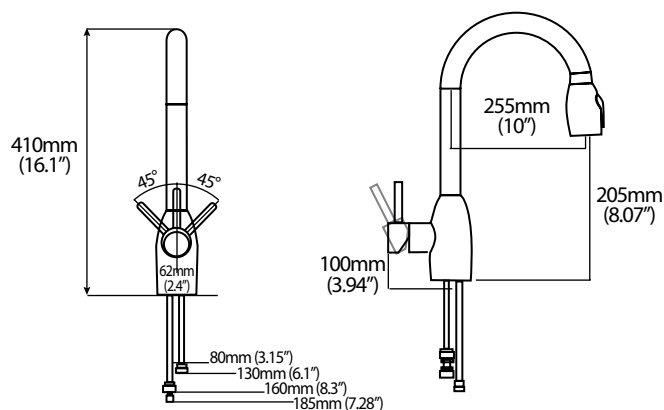

DANF1
GOOSENECK BAR/ISLAND FAUCET

DANF2
TRADITIONAL FAUCET WITH PULLOUT SPRAYER

DANF3
GOOSENECK FAUCET WITH PULLOUT SPRAYER

DANF4
SINGLE HANDLE FAUCET WITH UTILITY SPRAYER

STAINLESS STEEL 18 GAUGE SINKS

Our 18 gauge sinks are crafted from 304 Series stainless steel with 18/10 chromium nickel content, with full undercoating for sound dampening. When properly maintained they will retain their brilliant satin luster for years to come.