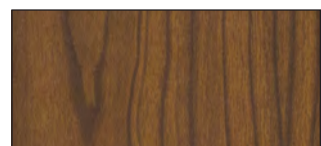

TABLE BEECH

TEAK

WHITE-WASHED WOOD

SEAFOAM GREEN
SEA GLASS INSERT

CLOUD WHITE
SEA GLASS INSERT

SKY BLUE
SEA GLASS INSERT

WEAVE INSERT

BARK INSERT