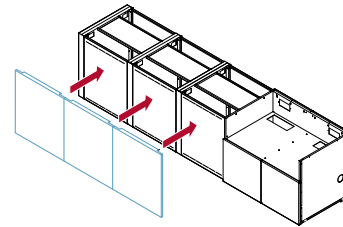

Used as a stand-alone island or easily integrated with our traditional cabinet line, the PPS provides designers, architects and developers with seemingly unlimited options from which to choose for multi-family, single family residential and commercial applications.

- 100% stainless steel construction for durability
- Powder coated for aesthetics and protection from the elements
- Strength to support countertops
- Replaceable panels with the countertop in place
- No unnecessary storage space
- Shipped flat
- Easy installation
- Cost effectiveness
- ADA-compliant